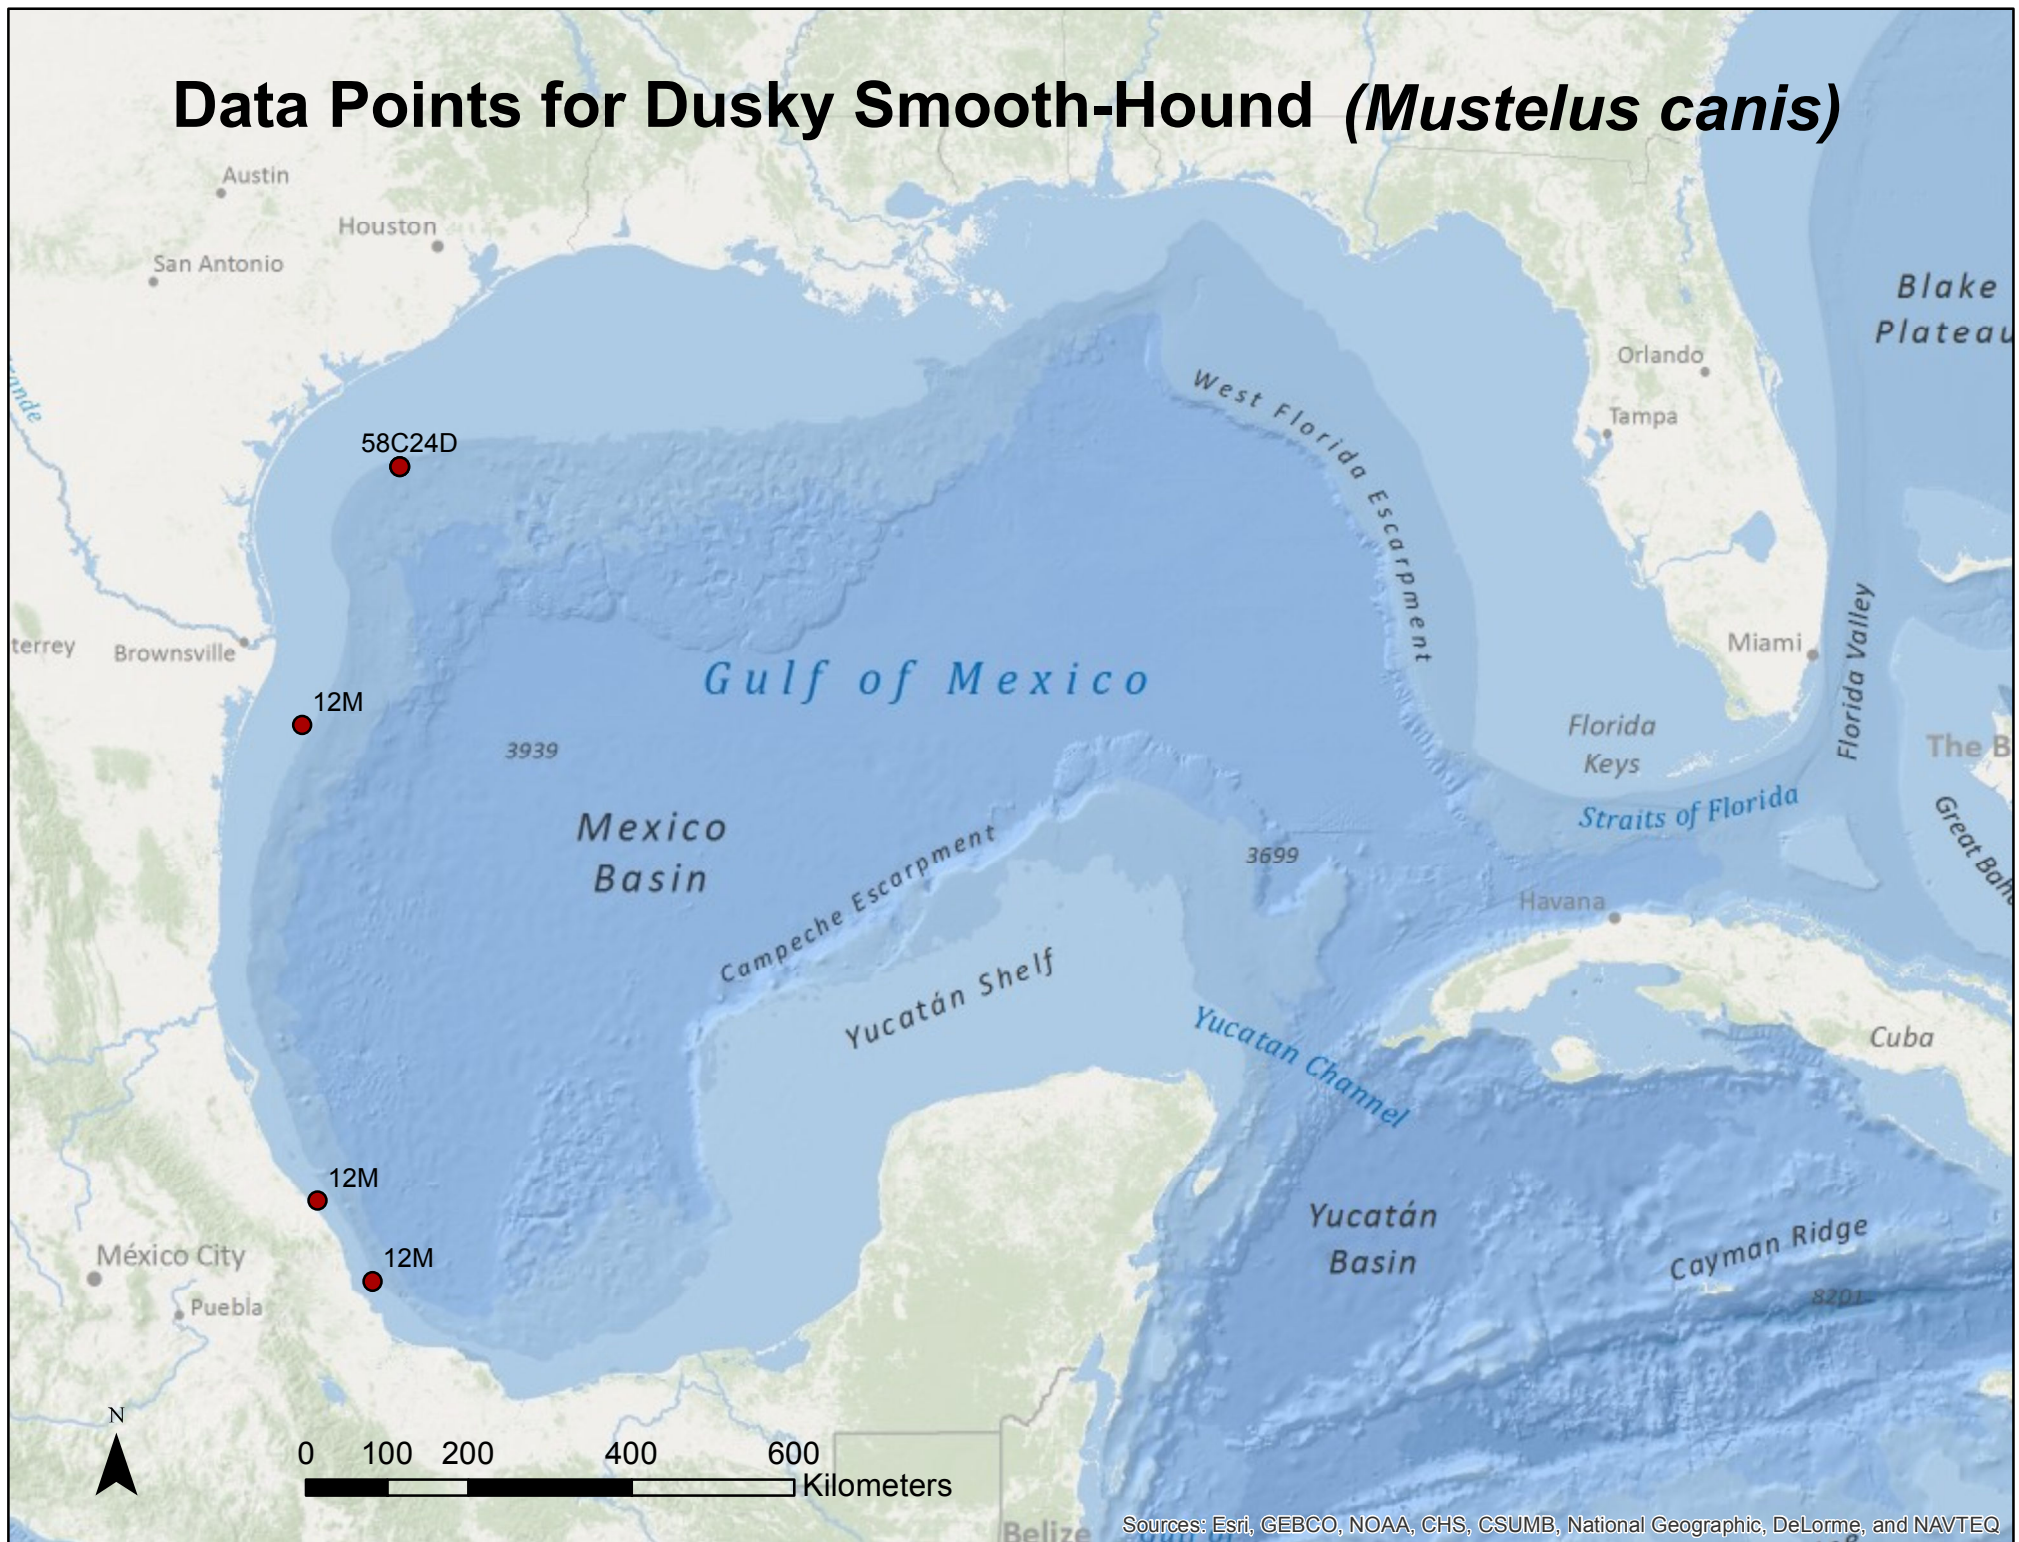

Data Points for Dusky Smooth-Hound (*Mustelus canis*)

Sources: Esri, GEBCO, NOAA, CHS, CSUMB, National Geographic, DeLorme, and NAVTEQ